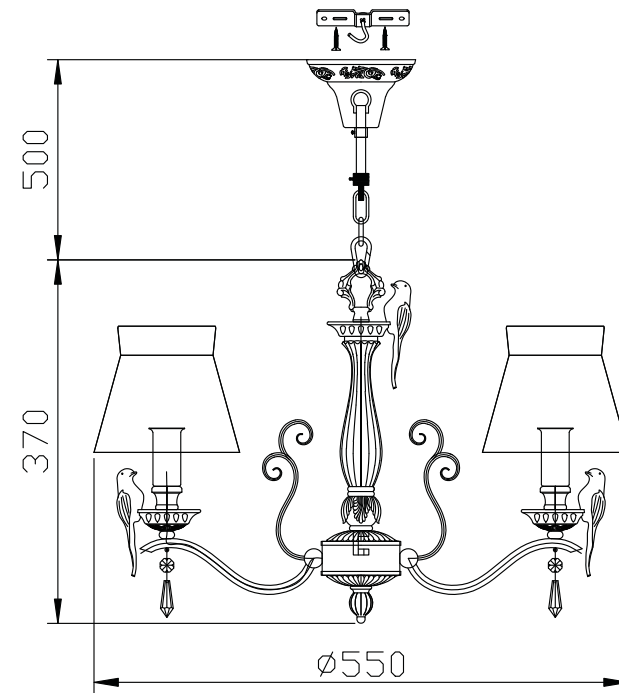

Instruction

Collection: Elegant
Series: Bird
Model: ARM013-05-W
Suspended

– Suspended

5 x E14 (40w)

MAYTONI
DECORATIVE LIGHTING

www.maytoni.de