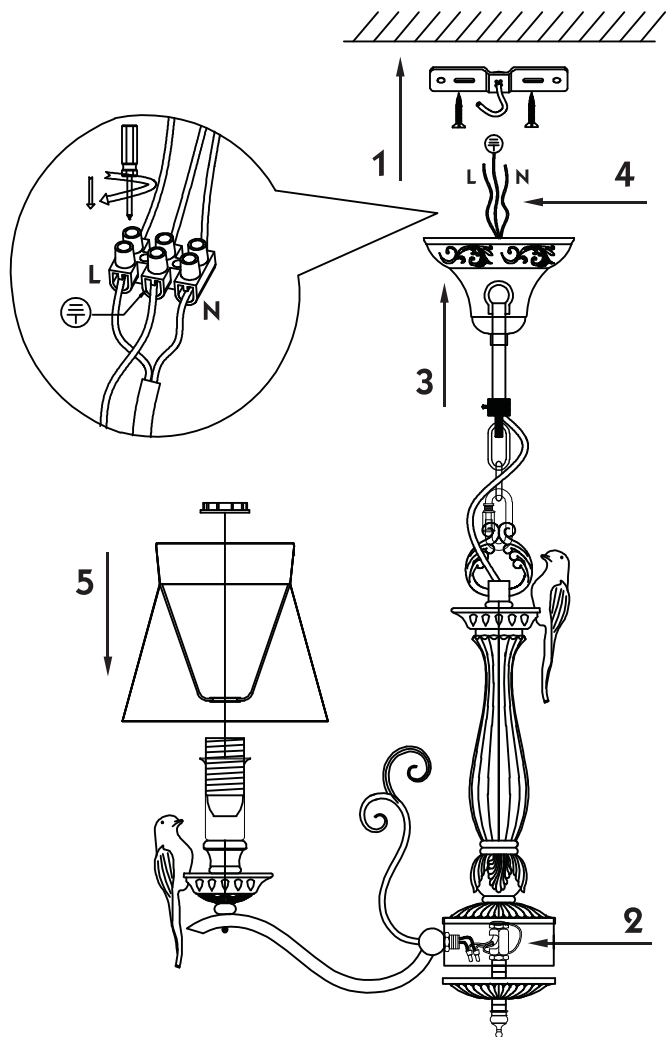

Instruction

Collection: Elegant
Series: Bird
Model: ARM013-05-W
Suspended

– Suspended

5 x E14 (40w)

MAYTONI
DECORATIVE LIGHTING

www.maytoni.de