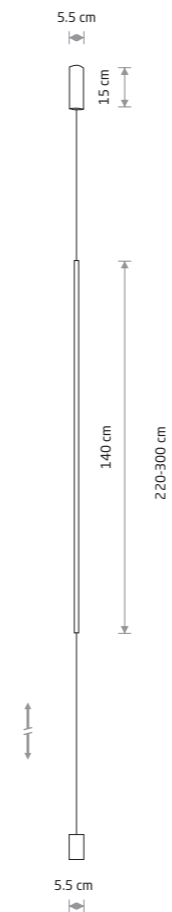

LINEO LED

painting aluminum, painting steel,
plastic PMMA, plastic PC

■ 11879 □ 11885

Item No.	Power	Colour temp.	Luminous flux	Beam angle	Colour Rendering Index (CRI)	Input	Safety type	Power factor	Ingress protection	Lifetime
11879	39W LED	3000K	1500 lm	100°	>80	~220-230 V, 50/60 Hz	⊕	>0.5	IP20	30000h
11885	39W LED	3000K	2100 lm	100°	>80	~220-230 V, 50/60 Hz	⊕	>0.5	IP20	30000h

VERTIC LED

painting aluminum, painting steel, plastic PMMA

■ 10362 3000K ■ 10857 4000K

□ 11606 3000K □ 11607 4000K

Item No.	Power	Colour temp.	Luminous flux	Beam angle	Colour Rendering Index (CRI)	Input	Safety type	Power factor	Ingress protection	Lifetime
10362	19W LED	3000K	650 lm	100°	>90	~220-230 V, 50/60 Hz	⊕	>0.5	IP20	30000h
10857	19W LED	4000K	700 lm	100°	>90	~220-230 V, 50/60 Hz	⊕	>0.5	IP20	30000h
11606	19W LED	3000K	750 lm	100°	>90	~220-230 V, 50/60 Hz	⊕	>0.5	IP20	30000h
11607	19W LED	4000K	800 lm	100°	>90	~220-230 V, 50/60 Hz	⊕	>0.5	IP20	30000h