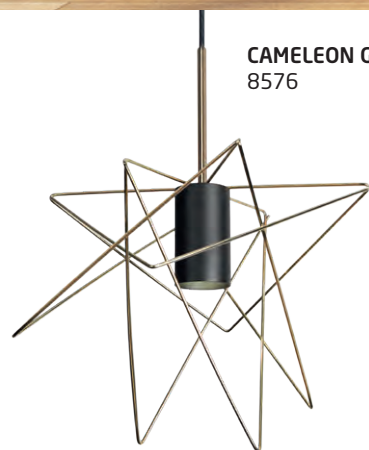

CAMELEON GSTAR
10327

CAMELEON GSTAR
8576

CAMELEON GSTAR
brass-plated steel, painted steel

8576 10327

works with / zastosuj z / применять с

1x CAMELEON CABLE GU10