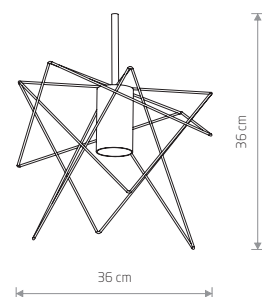

CAMELEON GSTAR
10327

CAMELEON GSTAR
8576

CAMELEON GSTAR
brass-plated steel, painted steel

8576 10327

works with / zastosuj z / применять с

1x CAMELEON CABLE GU10