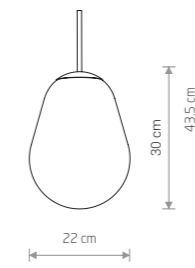

CAMELEON
CANOPY A
8563

CAMELEON
EYE M
8485

CAMELEON
PEAR S
8534

CAMELEON
CYLINDER L
8540

CAMELEON
EYE L
8484

CAMELEON
PEAR M
8533

CAMELEON PEAR M
10330

CAMELEON PEAR L
10328

CAMELEON PEAR S
10331

CAMELEON PEAR S
8534

CAMELEON PEAR S

glass, brass-plated steel

8534 10331

works with / zastosuj z / применять с

- 1 × CAMELEON CABLE G9
- 1 × CAMELEON CABLE E27

CAMELEON PEAR M
8533