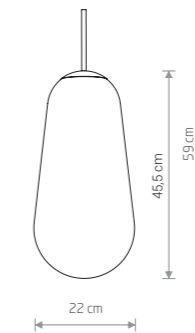

CAMELEON PEAR S
10331

CAMELEON PEAR S
8534

CAMELEON PEAR S

glass, brass-plated steel

8534 10331

works with / zastosuj z / применять с

- 1 × CAMELEON CABLE G9
- 1 × CAMELEON CABLE E27

CAMELEON PEAR M
8533

CAMELEON PEAR M

glass, brass-plated steel

8533 10330

works with / zastosuj z / применять с

- 1 × CAMELEON CABLE G9
- 1 × CAMELEON CABLE E27

CAMELEON PEAR L
8532

CAMELEON PEAR L

glass, brass-plated steel