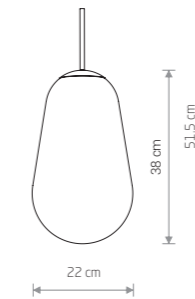

CAMELEON PEAR S
10331

CAMELEON PEAR S
8534

CAMELEON PEAR S

glass, brass-plated steel

8534 10331

works with / zastosuj z / применять с

- 1 × CAMELEON CABLE G9
- 1 × CAMELEON CABLE E27

CAMELEON PEAR M
8533

CAMELEON PEAR M

glass, brass-plated steel

8533 10330

works with / zastosuj z / применять с

- 1 × CAMELEON CABLE G9
- 1 × CAMELEON CABLE E27

CAMELEON PEAR L
8532

CAMELEON PEAR L

glass, brass-plated steel