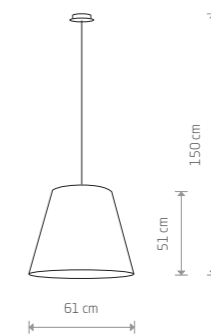

RETTO
fabric, painted steel

▲ 6820
● 3xE27, max 60W

MOSS
fabric, plywood, painted steel

■ 9736
● 3xE27, max 60W

MOSS
fabric, painted steel

■ 9737
● 3xE27, max 60W