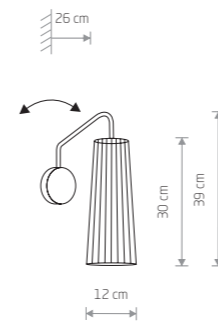

DOVER 9263

DOVER 9260

**DOVER**

plywood, braided cable, painted steel

9264

1xGU10, max 35W

**DOVER**

plywood, braided cable, painted steel

9263

2xGU10, max 35W

**DOVER**

plywood, painted steel

9261

1xGU10, max 35W

**DOVER**

plywood, painted steel