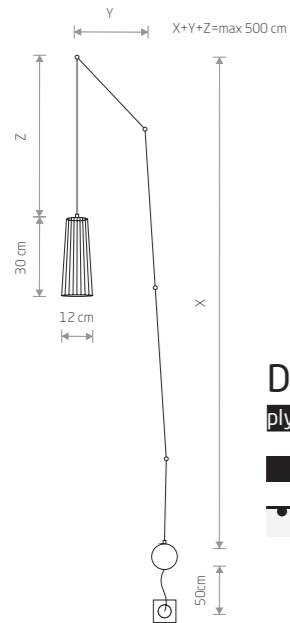

DOVER 9263

DOVER 9260

**DOVER**

plywood, braided cable, painted steel

9264

1xGU10, max 35W

**DOVER**

plywood, braided cable, painted steel

9263

2xGU10, max 35W

**DOVER**

plywood, painted steel

9261

1xGU10, max 35W

**DOVER**

plywood, painted steel

9260

2xGU10, max 35W