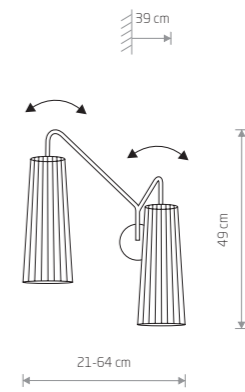

DOVER 9263

DOVER 9260

**DOVER**

plywood, braided cable, painted steel

9264

1xGU10, max 35W

**DOVER**

plywood, braided cable, painted steel

9263

2xGU10, max 35W

**DOVER**

plywood, painted steel

9261

1xGU10, max 35W

**DOVER**

plywood, painted steel