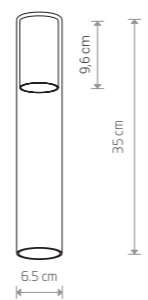

1 x G9 not included

CAMELEON STRAW S
8401

CAMELEON STRAW S
8536

CAMELEON STRAW M
8402

CAMELEON CYLINDER L
8540

CAMELEON STRAW S

glass, painted steel

8400 8536

glass, solid brass

8401

works with / zastosuj z / применять с

1 x CAMELEON CABLE G9

CAMELEON CYLINDER S

glass, painted steel

8544 8545

glass, solid brass