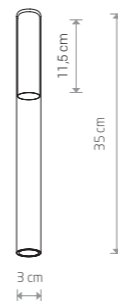

8546

works with / zastosuj z / применять с

1 x CAMELEON CABLE GU10

CAMELEON CYLINDER M

glass, painted steel

8541 8542

glass, solid brass

8543

works with / zastosuj z / применять с

1 x CAMELEON CABLE GU10

CAMELEON CYLINDER L

glass, painted steel

8537 8538

glass, solid brass

8540

works with / zastosuj z / применять с

1 x CAMELEON CABLE GU10

CAMELEON STRAW M

glass, painted steel

8402 8535

glass, solid brass

8403

works with / zastosuj z / применять с

1 x CAMELEON CABLE G9