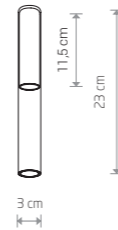

CAMELEON
CANOPY A
8563

CAMELEON
CYLINDER M
8543

CAMELEON
EYE M
8485

CAMELEON
EYE L
8484

CAMELEON
CYLINDER S
8546

CAMELEON CYLINDER M
8542

CAMELEON CYLINDER S
8544

1 x GU10 not included

1 x G9 not included

CAMELEON STRAW S
8401

CAMELEON STRAW S
8536

CAMELEON STRAW M
8402

CAMELEON CYLINDER L
8540

CAMELEON STRAW S

glass, painted steel

8400 8536