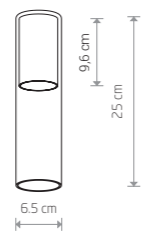

1 x G9 not included

CAMELEON STRAW S
8401

CAMELEON STRAW S
8536

CAMELEON STRAW M
8402

CAMELEON CYLINDER L
8540

CAMELEON STRAW S

glass, painted steel

8400 8536

glass, solid brass

8401

works with / zastosuj z / применять с

1 x CAMELEON CABLE G9

CAMELEON CYLINDER S

glass, painted steel

8544 8545

glass, solid brass