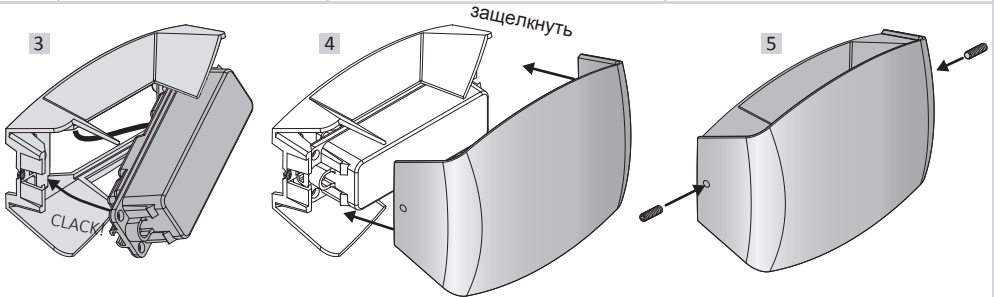

MODEL	ABRAM 150	ABRAM 190	ABRAM 270
	 MAX 4 W	 MAX 8.5 W	 MAX 11 W
	MAX 250 V 50/60 Hz