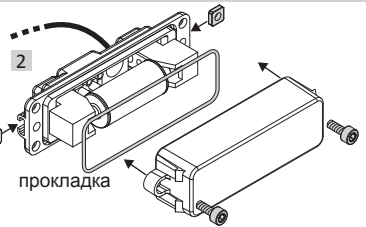

UK CAUTION! Installation and maintenance procedures must be carried out only after switching off the electricity supply. Use LED lamps only. Fit the gasket properly inside the fitting, to ensure the IP protection. Fumagalli Srl accepts no responsibility whatsoever for damages caused by incorrect installation, misuse or when used by combining it with spare parts not belonging to the products. If in doubt, consult a qualified electrician. Keep the instructions.

RUS Внимание! Монтаж и обслуживание должны выполняться только квалифицированным электриком при отключенном электроснабжении. Используйте только светодиодные лампы. Установите прокладку на рассеиватель, чтобы обеспечить защиту IP. Fumagalli Srl не несет никакой ответственности за повреждения, вызванные неправильной установкой, неправильным использованием или при использовании в сочетании с запасными частями, не принадлежащими продукции. В случае сомнений обратитесь к квалифицированному электрику. Соблюдайте инструкции и порядок сборки.

ABRAM - R7s LED

ABRAM 150: 105mm
ABRAM 190: 135mm
ABRAM 270: 215mm