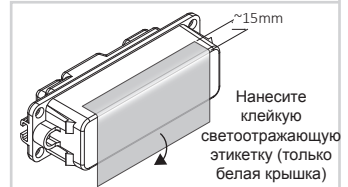

UK CAUTION! Installation and maintenance procedures must be carried out only after switching off the electricity supply. Use LED lamps only. Fit the gasket properly inside the fitting, to ensure the IP protection. Fumagalli Srl accepts no responsibility whatsoever for damages caused by incorrect installation, misuse or when used by combining it with spare parts not belonging to the products. If in doubt, consult a qualified electrician. Keep the instructions.

RUS Внимание! Монтаж и обслуживание должны выполняться только квалифицированным электриком при отключенном электроснабжении. Используйте только светодиодные лампы. Установите прокладку на рассеиватель, чтобы обеспечить защиту IP. Fumagalli Srl не несет никакой ответственности за повреждения, вызванные неправильной установкой, неправильным использованием или при использовании в сочетании с запасными частями, не принадлежащими продукции. В случае сомнений обратитесь к квалифицированному электрику. Соблюдайте инструкции и порядок сборки.

ABRAM - R7s LED

ABRAM 150: 105mm
ABRAM 190: 135mm
ABRAM 270: 215mm