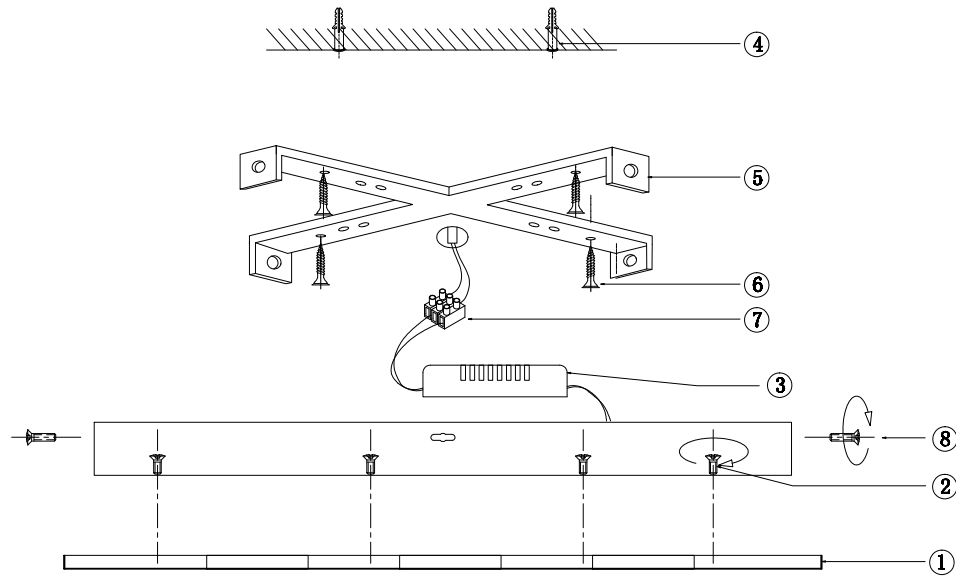

# Instruction

FR6037CL-L84W

MAX 74W  
3700 Lumen

Model: FR6037CL-L84W  
Collection: LED  
Series: New Series 037

Ceiling Lamps