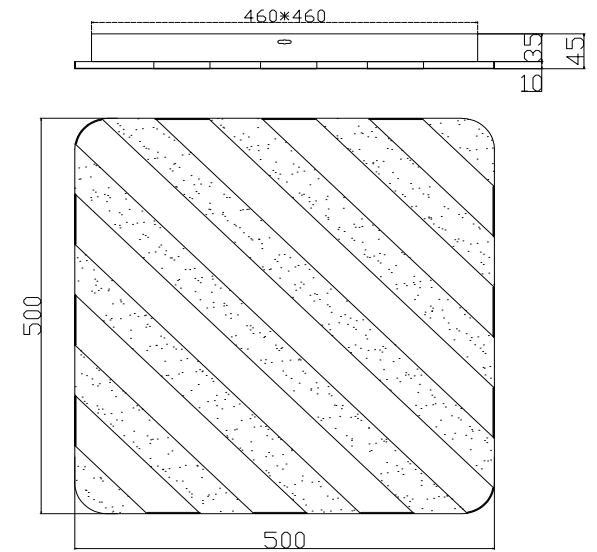

# Instruction

FR6037CL-L84W

MAX 74W  
3700 Lumen

Model: FR6037CL-L84W  
Collection: LED  
Series: New Series 037

Ceiling Lamps